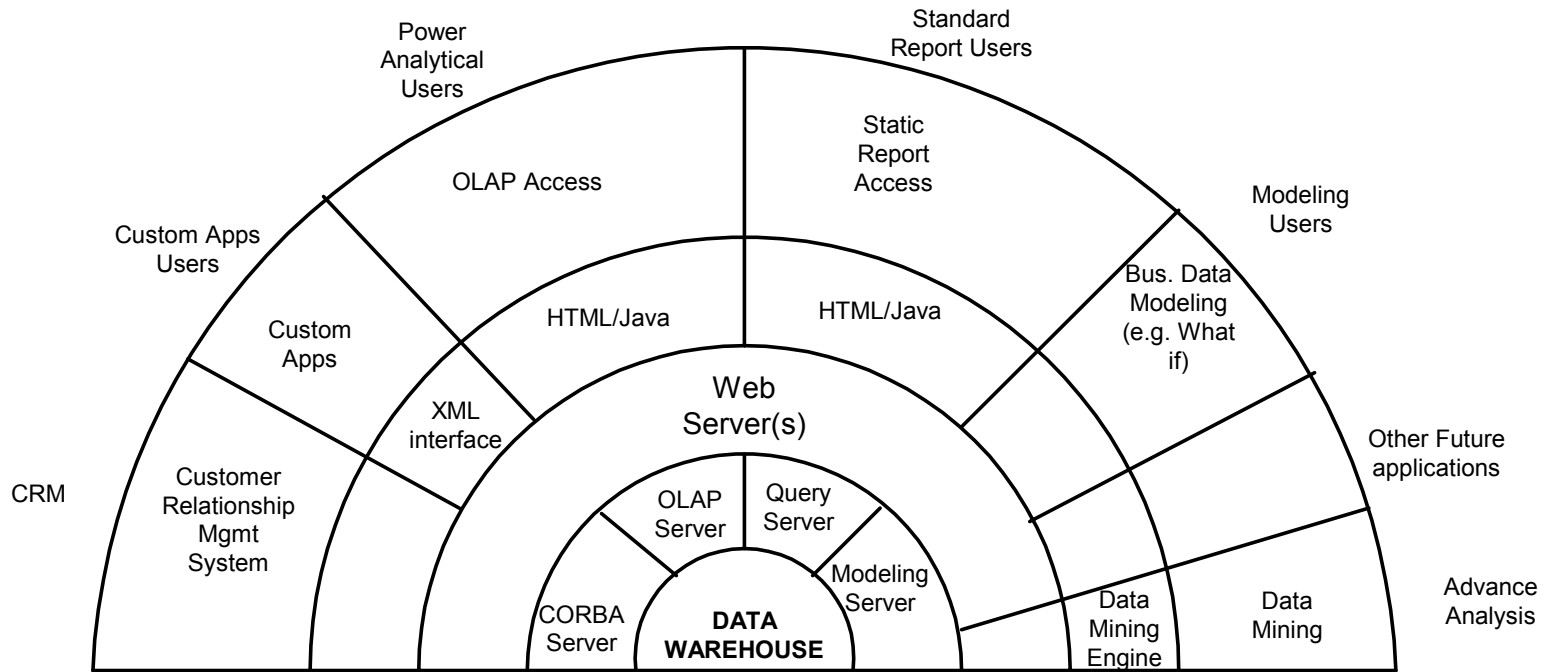

# Data Warehouse Data Delivery Architecture

[www.avenuesinc.com](http://www.avenuesinc.com)

# Data Delivery - Architecture

## The Data Warehouse solution developed can be leveraged across:

- CRM Users
- Custom Applications Users
- Power Users- OLAP
- Standard Report Users
- Product Managers
- Marketing Managers

# Extensions and Opportunities - Information Ubiquity and Portals

**Through the core program, along with these extensions and opportunities, our goals are:**

- To provide a consistent and ubiquitous enterprise application layer.
- To leverage development in the area of portals, web applications, and the internet to further easy access, ubiquity, and customizability.
- To present a comprehensive suite of data, tools and services to encompass all aspects of Knowledge Management.