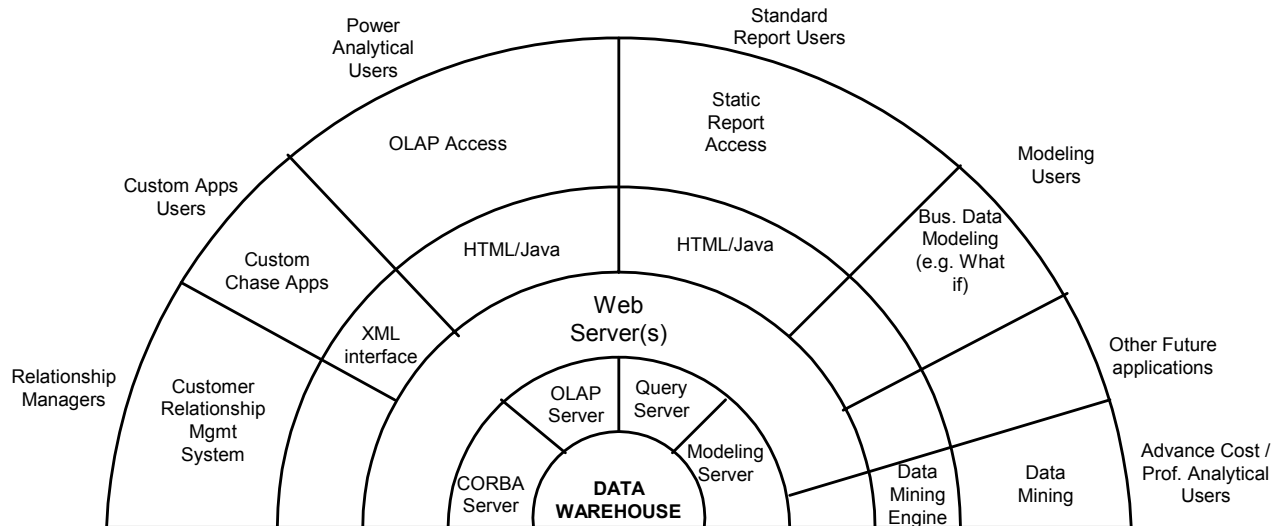

# Data Warehouse Data Delivery Architecture

[www.avenuesinc.com](http://www.avenuesinc.com)

# Data Delivery - Architecture

## The Data Warehouse solution developed can be leveraged across:

- CRM Users
- Custom Applications Users
- Power Users- OLAP
- Standard Report Users
- Product Managers
- Marketing Managers

# Extensions and Opportunities - Information Ubiquity and Portals

**Through the core program, along with these extensions and opportunities, our goals are:**

- To provide a consistent and ubiquitous enterprise application layer.
- To leverage development in the area of portals, web applications, and the internet to further easy access, ubiquity, and customizability.
- To present a comprehensive suite of data, tools and services to encompass all aspects of Knowledge Management.